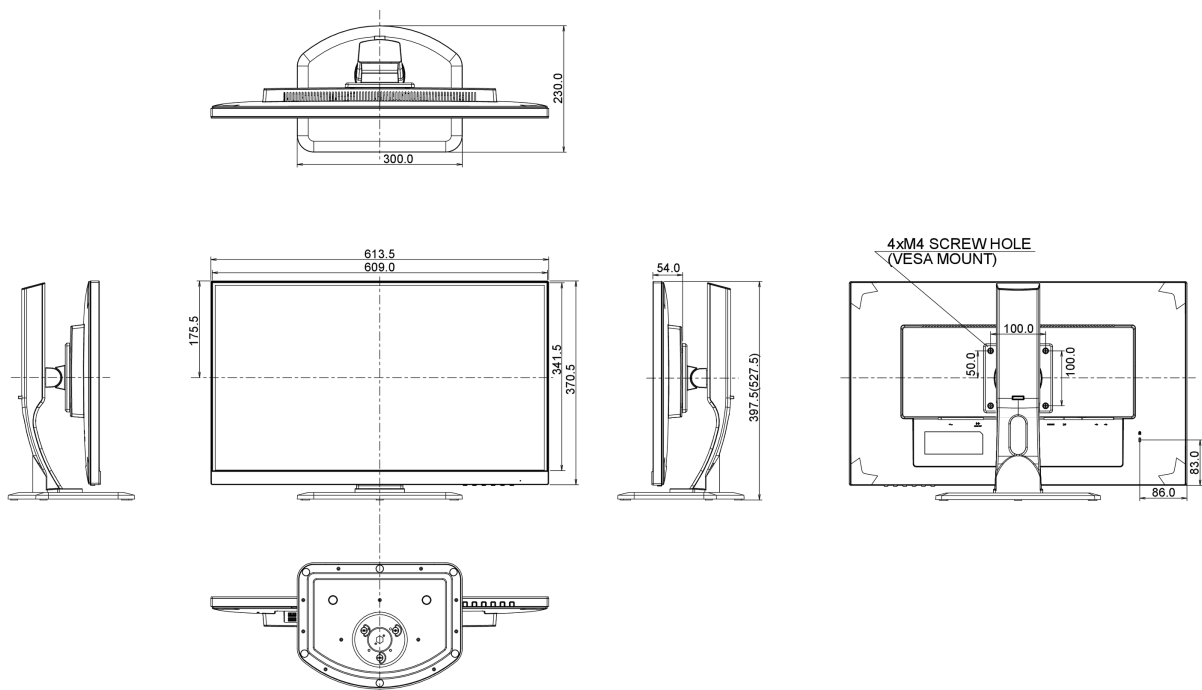

04 MECHANICAL

Display position adjustments	height, pivot (rotation), swivel, tilt
Height adjustment	130mm
Rotation (PIVOT function)	90°
Swivel stand	90°; 45° left; 45° right
Tilt angle	22° up; 5° down
VESA mounting	100 x 100mm

08 DIMENSIONS / WEIGHT

Product dimensions W x H x D	613.5 x 397.5 (527.5) x 230mm
Weight (without box)	7.2kg
EAN code	4948570116409

09 EU ENERGY EFFICIENCY LABEL

Manufacturer	iiyama
Model	G-Master GB2760HSU-B1
Energy efficiency class	A
Power in Standby	0.5W stand by
Resolution	1920 x 1080