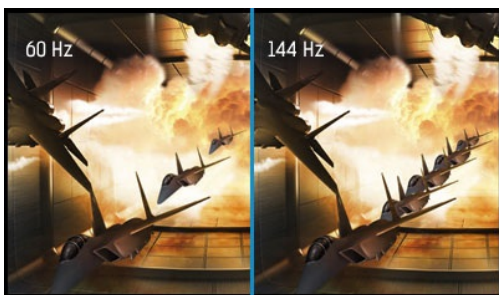

Red Eagle – join the PRO squad

Whether you already are or are aiming to be a hardcore gamer, the 27" G-MASTER GB2760HSU known as Red Eagle is the competitive edge you need to be able to unleash your full gaming potential. Armed with FreeSync technology, 144Hz refresh rate and a blistering 1ms response time you can make split second decisions and forget about ghosting effects or smearing issues. The ability to adjust brightness and the dark shades with the Black Tuner delivers greater viewing performance in shadowed areas. Nothing will skip your attention. Dual input setup (HDMI, DisplayPort), speakers, headphone connector and a 2.0 USB hub are all included. No matter which you prefer: RTS, FPS, MOBA and MMO – with the Red Eagle on your desk you are top of the gamer community food chain.

FreeSync™ Technology

AMD FreeSync™ technology puts an end to choppy gameplay and broken frames with fluid, artifact-free performance at virtually any framerate.

01 DISPLAY CHARACTERISTICS

Diagonal	27", 68.6cm
Panel	TN LED, matte finish
Native resolution	1920 x 1080 @144Hz (2.1 megapixel Full HD)
Aspect ratio	16:9
Brightness	400 cd/m ² typical
Static contrast	1000:1 typical
Advanced contrast	80M:1
Response time	1ms
Viewing zone	horizontal/vertical: 170°/160°, right/left: 85°/85°, up/down: 80°/80°
Colour support	16.7mIn 8bit (6bit + Hi-FRC) (sRGB: 99%; NTSC: 72%)
Horizontal Sync	30 - 167KHz
Vertical Sync	30 - 144Hz
Viewable area W x H	597.6 x 336.15mm, 23.5 x 13.2"
Pixel pitch	0.311mm
Colour	matte, black