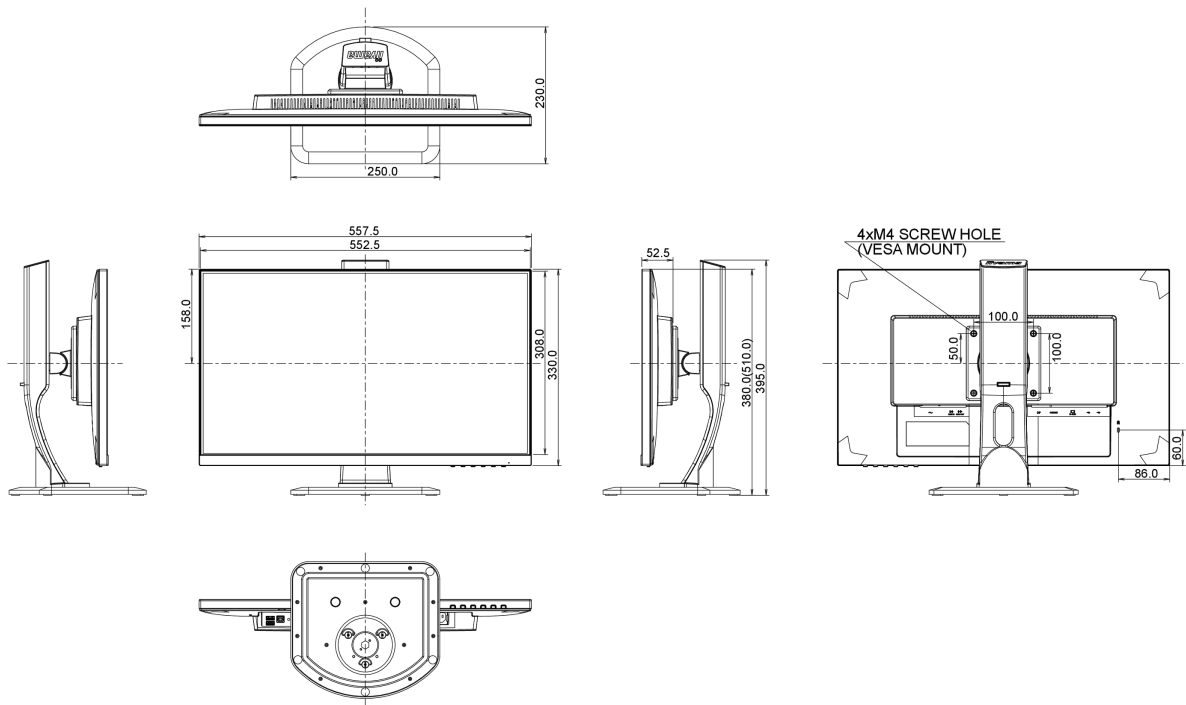

04 MECHANICAL

| | |
|------------------------------|--|
| Display position adjustments | height, pivot (rotation), swivel, tilt |
| Height adjustment | 130mm |
| Rotation (PIVOT function) | 90° |
| Swivel stand | 90°; 45° left; 45° right |
| Tilt angle | 22° up; 5° down |
| VESA mounting | 100 x 100mm |

05 ACCESSORIES INCLUDED

| | |
|--------|---|
| Cables | power, USB (1.5m), HDMI (1.5m), DP (1.8m) |
| Other | quick start guide, safety guide |

06 POWER MANAGEMENT

| | |
|-------------------|----------------------------|
| Power supply unit | internal |
| Power supply | AC 100 - 240V, 50/60Hz |
| Power usage | 21W typical, 0.5W stand by |

07 SUSTAINABILITY

| | |
|-------------------------|------------------------------------|
| Regulations | CE, TÜV-GS, RoHS support, WEEE, CU |
| Energy efficiency class | A |

08 DIMENSIONS / WEIGHT

| | |
|------------------------------|---------------------------|
| Product dimensions W x H x D | 557.5 x 380 (510) x 230mm |
| Weight (without box) | 5.6kg |