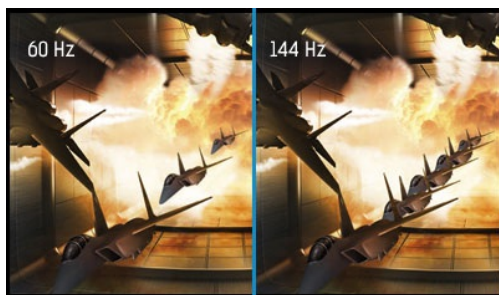

Red Eagle – join the PRO squad

Whether you already are or are aiming to be a hardcore gamer, the 24.5" G-MASTER GB2560HSU known as Red Eagle is the competitive edge you need to be able to unleash your full gaming potential. Armed with FreeSync technology, 144Hz refresh rate and a blistering 1ms response time you can make split second decisions and forget about ghosting effects or smearing issues. The ability to adjust brightness and the dark shades with the Black Tuner delivers greater viewing performance in shadowed areas. Nothing will skip your attention. Dual input setup (HDMI, DisplayPort), speakers, headphone connector and a 2.0 USB hub are all included. No matter which you prefer: RTS, FPS, MOBA and MMO – with the Red Eagle on your desk you are top of the gamer community food chain.

FreeSync™ Technology

AMD FreeSync™ technology puts an end to choppy gameplay and broken frames with fluid, artifact-free performance at virtually any framerate.

01 DISPLAY CHARACTERISTICS

| | |
|---------------------|---|
| Diagonal | 24.5", 62.2cm |
| Panel | TN LED, matte finish |
| Native resolution | 1920 x 1080 @144Hz (2.1 megapixel Full HD) |
| Aspect ratio | 16:9 |
| Brightness | 400 cd/m ² typical |
| Static contrast | 1000:1 typical |
| Advanced contrast | 80M:1 |
| Response time | 1ms |
| Viewing zone | horizontal/vertical: 170°/160°, right/left: 85°/85°, up/down: 80°/80° |
| Colour support | 16.7mIn 8bit (6bit + Hi-FRC) |
| Horizontal Sync | 30 - 167KHz |
| Vertical Sync | 40 - 144Hz |
| Viewable area W x H | 543.74 x 302.61mm, 21.4 x 11.9" |
| Pixel pitch | 0.283mm |
| Colour | matte, black |