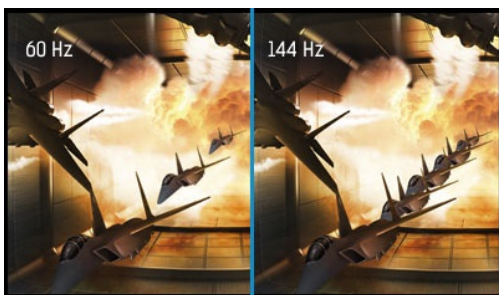

Red Eagle – join the PRO squad

Whether you already are or are aiming to be a hardcore gamer, the 27" G-MASTER GB2760QSU known as Red Eagle is the competitive edge you need to be able to unleash your full gaming potential. Armed with FreeSync technology, 144Hz refresh rate and a blistering 1ms response time you can make split second decisions and forget about ghosting effects or smearing issues. The WQHD (2560x1440) display offers 77% more on-screen space than a standard 1920x1080 full HD monitor. The ability to adjust brightness and the dark shades with the Black Tuner delivers greater viewing performance in shadowed areas. Nothing will skip your attention. Triple input setup (DVI, HDMI, DisplayPort), speakers, headphone connector and a 3.0 USB hub are all included. So no matter which you prefer: RTS, FPS, MOBA and MMO – with the Red Eagle on your desk you are top of the gamer community food chain.

FreeSync™ Technology

AMD FreeSync™ technology puts an end to choppy gameplay and broken frames with fluid, artifact-free performance at virtually any framerate.

01 DISPLAY CHARACTERISTICS

Diagonal	27", 68.5cm
Panel	TN LED, matte finish
Native resolution	2560 x 1440 @144Hz (HDMI&DisplayPort, 3.7 megapixel WQHD)
Aspect ratio	16:9
Brightness	350 cd/m ² typical
Static contrast	1000:1 typical
Advanced contrast	12M:1
Response time	1ms
Viewing zone	horizontal/vertical: 170°/160°, right/left: 85°/85°, up/down: 80°/80°
Colour support	16.7mIn (6bit + A-FRC)
Horizontal Sync	30 - 89KHz
Vertical Sync	50 - 144Hz
Viewable area W x H	596.7 x 335.7mm, 23.5 x 13.2"
Pixel pitch	0.233mm
Colour	matte, black