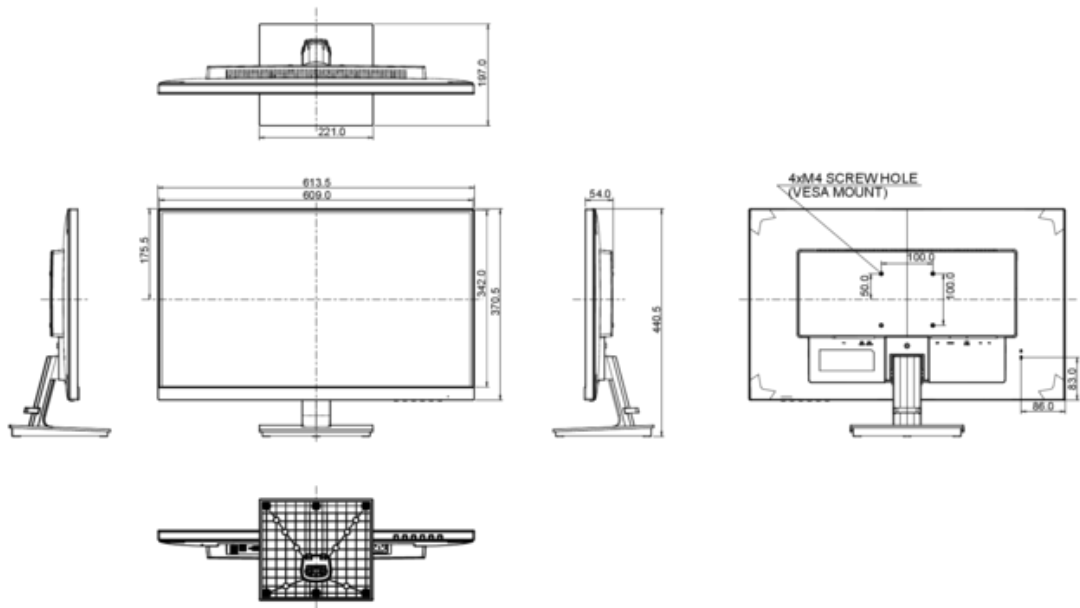

**Based on the power consumption of the television operating 4 hours per day for 365 days. The actual energy consumption will depend on how the television is used.*

7. DIMENSIONS / WEIGHT

DIMENSIONS W X H X D	613.5 x 440.5 x 197 mm
WEIGHT	5.3 kg