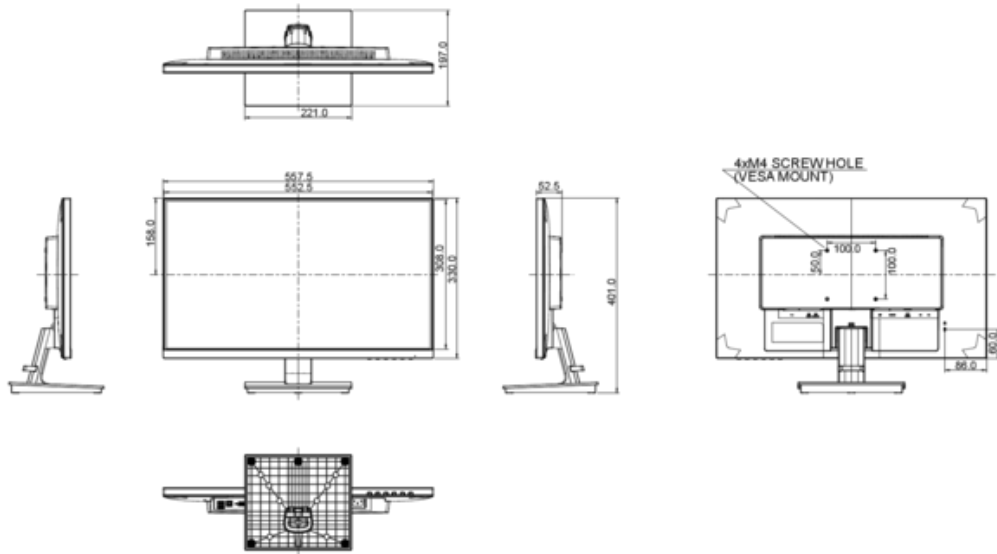

## 7. DIMENSIONS / WEIGHT

DIMENSIONS W X H X D	557.5 x 401 x 197 mm
WEIGHT	4 kg

All trademarks and registered trademarks acknowledged. E & O E. Specification subject to change without notice. All LCD's comply with ISO-9241-307:2008 in connection with pixel defects.