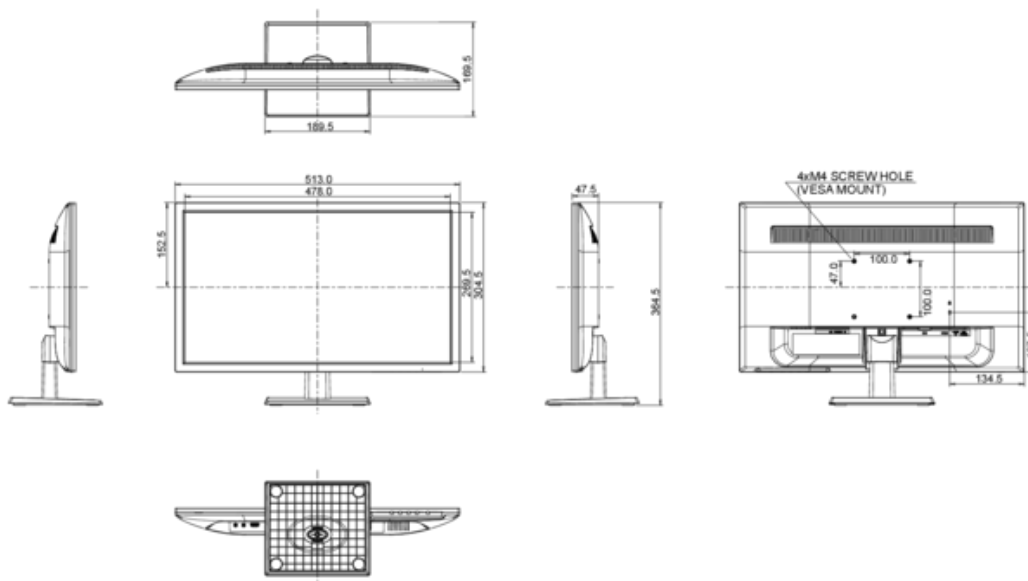

6. EU ENERGY EFFICIENCY LABEL

ENERGY EFFICIENCY CLASS	A
ON MODE POWER CONSUMPTION	18.8W
ANNUAL ENERGY CONSUMPTION	27 kWh/annum*
VISIBLE SCREEN DIAGONAL	55 cm; 21.5"; (22" segment)

This is information under Regulation (EU) No 1062/2010.

**Based on the power consumption of the television operating 4 hours per day for 365 days. The actual energy consumption will depend on how the television is used.*

7. DIMENSIONS / WEIGHT

DIMENSIONS W X H X D	513 x 364.5 x 169.5 mm
WEIGHT	3.2 kg